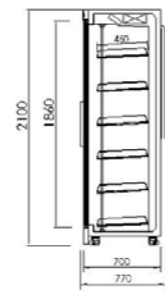

- LD-640C
- 640×830×2050mm
- 500L

- LD-1260C
- 1260×830×2050mm
- 1050L

- LD-1880C
- 1880×830×2050mm
- 1600L

Glass Door Display Case (Medium-sized Door Type)  
Plug-In Chiller

D:710mm

- Ventilated
- R404A Refrigerant
- Auto Defrosting

- LD 2C
- 1260\*710\*2100mm
- 1080L

- LD 3C
- 1880\*710\*2100mm
- 1660L

Luxury Glass Door Display Case (Large-sized Door Type)

Remote Chiller Type H:2100mm

- Large-sized Door: 1860\*690mm
- Luxury handle
- Forward-slop Shelf With Roller Slide

Depth 700mm

VC4-HJ01S-2

VC4-HJ01S-3

VC4-HJ01S-4

| 1 to 10°C  |                 | Refrigeration type |                                   | Chilled foods |                   |   |             |
|------------|-----------------|--------------------|-----------------------------------|---------------|-------------------|---|-------------|
| Depth (mm) | Number of doors | Model number       | Dimension Width×Depth×Height (mm) | Volume (L)    | Product mass (kg) | Power consumption Single phase 230V Power (W) | Current (A) |
| 700        | 2               | VC4-HJ01S-2        | 1400x700x2100                     | 1370          | 200               | 420   | 1.91        |
|            | 3               | VC4-HJ01S-3        | 2100x700x2100                     | 2050          | 290               | 565   | 2.56        |
|            | 4               | VC4-HJ01S-4        | 2800x700x2100                     | 2740          | 380               | 735   | 3.35        |