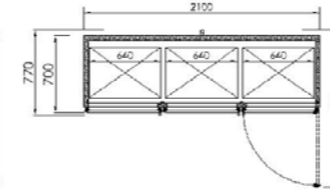

- LD 2C
- 1260\*710\*2100mm
- 1080L

- LD 3C
- 1880\*710\*2100mm
- 1660L

Luxury Glass Door Display Case (Large-sized Door Type)

Remote Chiller Type H:2100mm

- Large-sized Door: 1860\*690mm
- Luxury handle
- Forward-slop Shelf With Roller Slide

Depth 700mm

VC4-HJ01S-2

VC4-HJ01S-3

VC4-HJ01S-4

| 1 to 10°C  |                 | Refrigeration type |                                   | Chilled foods |                   |   |             |
|------------|-----------------|--------------------|-----------------------------------|---------------|-------------------|---|-------------|
| Depth (mm) | Number of doors | Model number       | Dimension Width×Depth×Height (mm) | Volume (L)    | Product mass (kg) | Power consumption Single phase 230V Power (W) | Current (A) |
| 700        | 2               | VC4-HJ01S-2        | 1400x700x2100                     | 1370          | 200               | 420   | 1.91        |
|            | 3               | VC4-HJ01S-3        | 2100x700x2100                     | 2050          | 290               | 565   | 2.56        |
|            | 4               | VC4-HJ01S-4        | 2800x700x2100                     | 2740          | 380               | 735   | 3.35        |