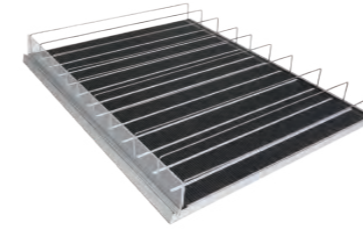

- LD 2C
- 1260\*710\*2100mm
- 1080L

- LD 3C
- 1880\*710\*2100mm
- 1660L

Luxury Glass Door Display Case (Large-sized Door Type)

Remote Chiller Type H:2100mm

- Large-sized Door: 1860\*690mm
- Luxury handle
- Forward-slop Shelf With Roller Slide

Depth 700mm

VC4-HJ01S-2

VC4-HJ01S-3

VC4-HJ01S-4

| 1 to 10°C  |                 | Refrigeration type |                                   | Chilled foods |                   |   |             |
|------------|-----------------|--------------------|-----------------------------------|---------------|-------------------|---|-------------|
| Depth (mm) | Number of doors | Model number       | Dimension Width×Depth×Height (mm) | Volume (L)    | Product mass (kg) | Power consumption Single phase 230V Power (W) | Current (A) |
| 700        | 2               | VC4-HJ01S-2        | 1400x700x2100                     | 1370          | 200               | 420   | 1.91        |
|            | 3               | VC4-HJ01S-3        | 2100x700x2100                     | 2050          | 290               | 565   | 2.56        |
|            | 4               | VC4-HJ01S-4        | 2800x700x2100                     | 2740          | 380               | 735   | 3.35        |