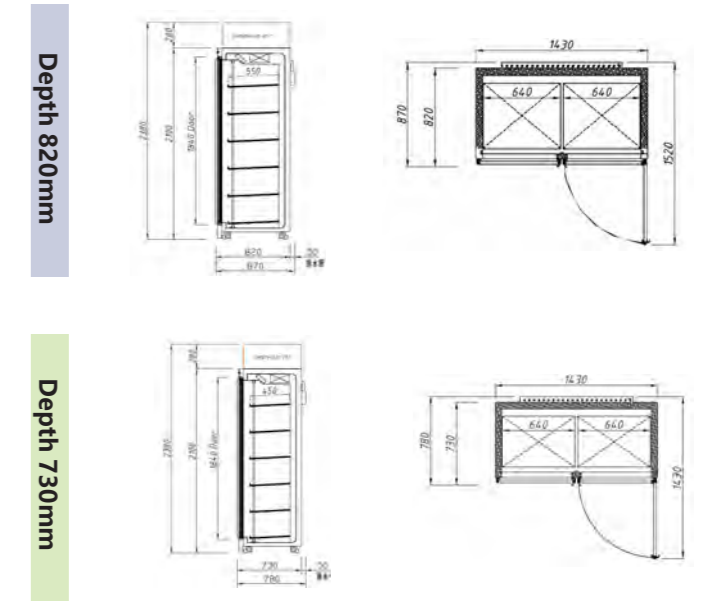

Glass Door Display Case (Large-sized Door Type)
Plug-in Freezer Type H:2380mm

-20±2°C Freezer type Frozen foods

Depth (mm)	Number of doors	Model number	Dimension Width×Depth×Height (mm)	Volume (L)	Product mass (kg)	Power consumption Single phase 230V	
						Power (W)	Current (A)
730	2	MRU-42FA	1430x730x2100	1090	200	410	1.86
820	2	MRN-42FA	1430x820x2100	1330	230	410	1.86