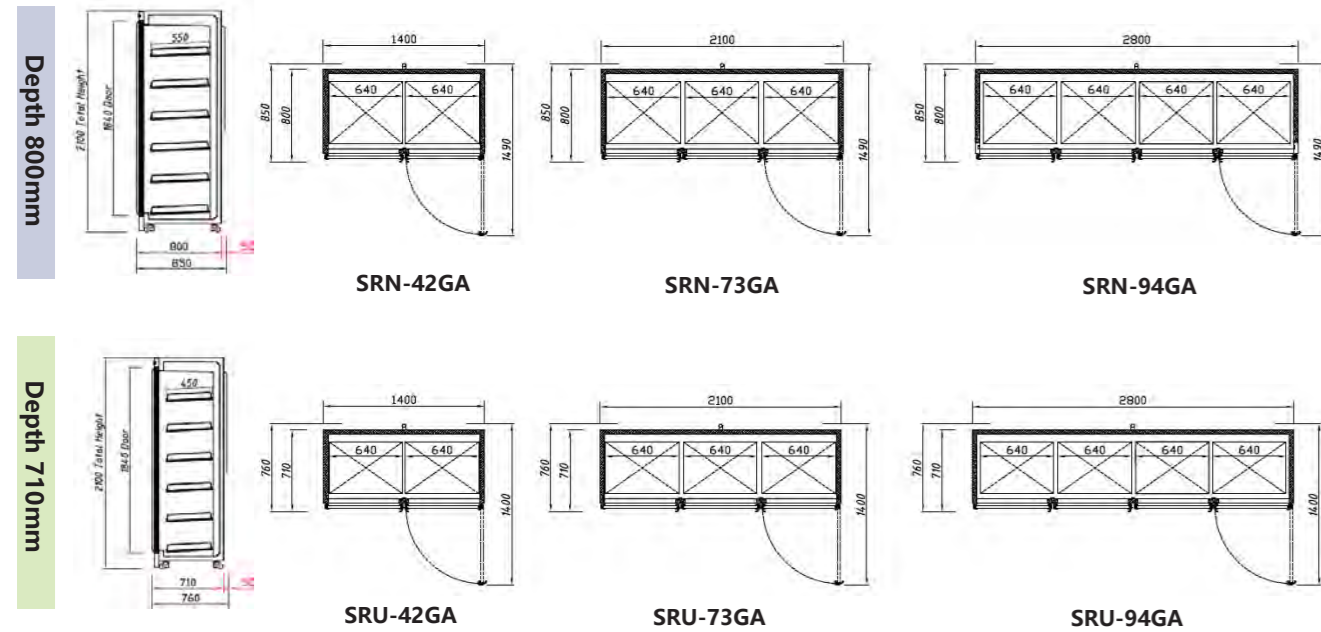

Glass Door Display Case (Large-sized Door Type)  
Remote Chiller Type H:2100mm

Width 1,400mm type

Width 2,100mm type

Width 2,800mm type

1 to 10°C Refrigeration type Chilled foods

| Depth (mm) | Number of doors | Model number     | Dimension Width×Depth×Height (mm) | Volume (L) | Product mass (kg) | Power consumption Single phase 230V |             |
|------------|-----------------|------------------|-----------------------------------|------------|-------------------|-------------------------------------|-------------|
|            |                 |                  |                                   |            |                   | Power (W)                           | Current (A) |
| 710        | 2               | SRU-42GA         | 1400x710x2100                     | 1090       | 200               | 410                                 | 1.86        |
|            | 3               | SRU-73GA         | 2100x710x2100                     | 1680       | 280               | 600                                 | 2.73        |
|            | 4               | SRU-94GA         | 2800x710x2100                     | 2180       | 380               | 760                                 | 3.45        |
| 800        | 2               | SRN-42GA         | 1400x800x2100                     | 1330       | 230               | 410                                 | 1.86        |
|            | 3               | SRN-73GA         | 2100x800x2100                     | 2060       | 320               | 600                                 | 2.73        |
|            | 4               | SRN-94GA         | 2800x800x2100                     | 2260       | 430               | 760                                 | 3.45        |
| 800        | 2               | SRL-42GA (Order) | 1400x800x2100                     | 1330       |                   | 410                                 | 1.86        |
|            | 3               | SRL-73GA (Order) | 2100x800x2100                     | 2060       |                   | 600                                 | 2.73        |
|            | 4               | SRL-94GA (Order) | 2800x800x2100                     | 2260       |                   | 760                                 | 3.45        |