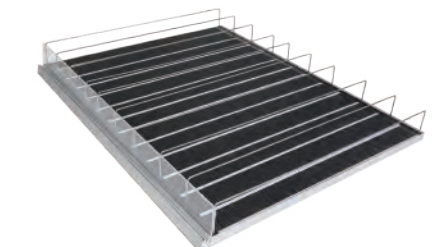

Standard configuration:7 layer Shelf With Slide

Glass Door Display Case (Large-sized Door Type)  
Plug-in Freezer Type H:2380mm

-20±2°C Freezer type Frozen foods

| Depth (mm) | Number of doors | Model number | Dimension Width×Depth×Height (mm) | Volume (L) | Product mass (kg) | Power consumption Single phase 230V |             |
|------------|-----------------|--------------|-----------------------------------|------------|-------------------|-------------------------------------|-------------|
|            |                 |              |                                   |            |                   | Power (W)                           | Current (A) |
| 730        | 2               | MRU-42FA     | 1430x730x2100                     | 1090       | 200               | 410                                 | 1.86        |
| 820        | 2               | MRN-42FA     | 1430x820x2100                     | 1330       | 230               | 410                                 | 1.86        |

With Back Sliding Door

Forward-slop Drawer With Roller Slide

Forward-slop Shelf With Roller Slide

Depth 800mm

Glass Door Display Case (Medium-sized Door Type)  
Plug-In Chiller

D:830mm

- Ventilated
- R404A Refrigerant
- Auto Defrosting