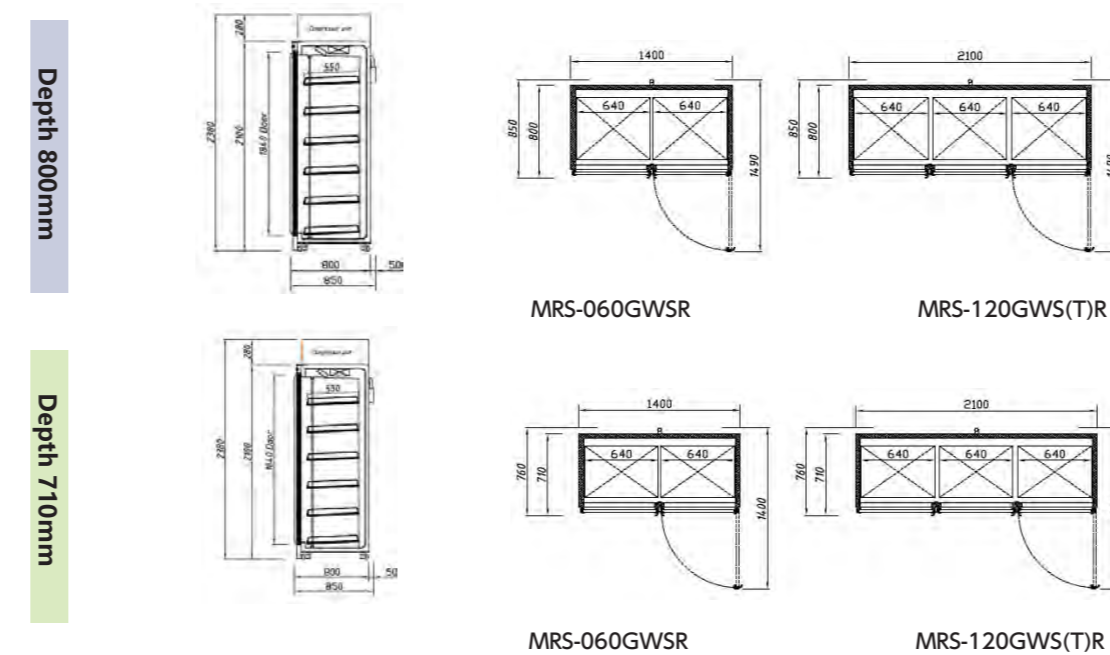

1 to 10°C Refrigeration type Chilled foods

Depth (mm)	Number of doors	Model number	Dimension Width×Depth×Height (mm)	Volume (L)	Product mass (kg)	Power consumption Single phase 230V	
						Power (W)	Current (A)
710	2	MRU-42GA	1400x710x2380	1090	200	410	1.86
	3	MRU-73GA	2100x710x2380	1680	280	600	2.73
800	2	MRN-42GA	1400x800x2380	1330	230	410	1.86
	3	MRN-73GA	2100x800x2380	2060	320	600	2.73
800	2	MRL-42GA	1400x800x2380	1330		410	1.86
	3	MRL-73GA	2100x800x2380	2060		600	2.73