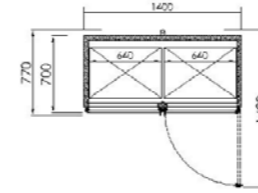

- LD-640C
- 640×830×2050mm
- 500L

- LD-1260C
- 1260×830×2050mm
- 1050L

- LD-1880C
- 1880×830×2050mm
- 1600L

Glass Door Display Case (Medium-sized Door Type)  
Plug-In Chiller

D:710mm

- Ventilated
- R404A Refrigerant
- Auto Defrosting

- LD 2C
- 1260\*710\*2100mm
- 1080L

- LD 3C
- 1880\*710\*2100mm
- 1660L

Luxury Glass Door Display Case (Large-sized Door Type)

Remote Chiller Type H:2100mm

- Large-sized Door: 1860\*690mm
- Luxury handle
- Forward-slop Shelf With Roller Slide

Depth 700mm

VC4-HJ01S-2

VC4-HJ01S-3

VC4-HJ01S-4

| 1 to 10°C  |                 | Refrigeration type |                                   | Chilled foods |                   |   |             |
|------------|-----------------|--------------------|-----------------------------------|---------------|-------------------|---|-------------|
| Depth (mm) | Number of doors | Model number       | Dimension Width×Depth×Height (mm) | Volume (L)    | Product mass (kg) | Power consumption Single phase 230V Power (W) | Current (A) |
| 700        | 2               | VC4-HJ01S-2        | 1400x700x2100                     | 1370          | 200               | 420   | 1.91        |
|            | 3               | VC4-HJ01S-3        | 2100x700x2100                     | 2050          | 290               | 565   | 2.56        |
|            | 4               | VC4-HJ01S-4        | 2800x700x2100                     | 2740          | 380               | 735   | 3.35        |